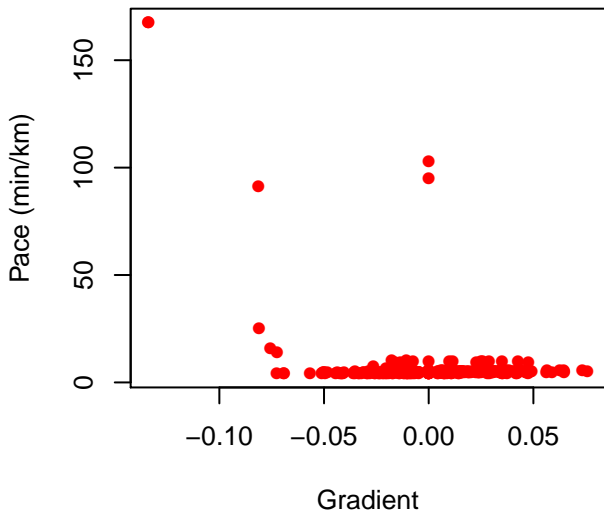

ICaMB route 2011-03-30

ICaMB route 2011-03-30

ICaMB route 2011-03-30

Performance statistics with time (min)

Performance statistics with distance (km)

Frequency histograms

Correlation: -0.3602

Correlation: 0.0484

Correlation: 0.24

Correlation: 0.2047