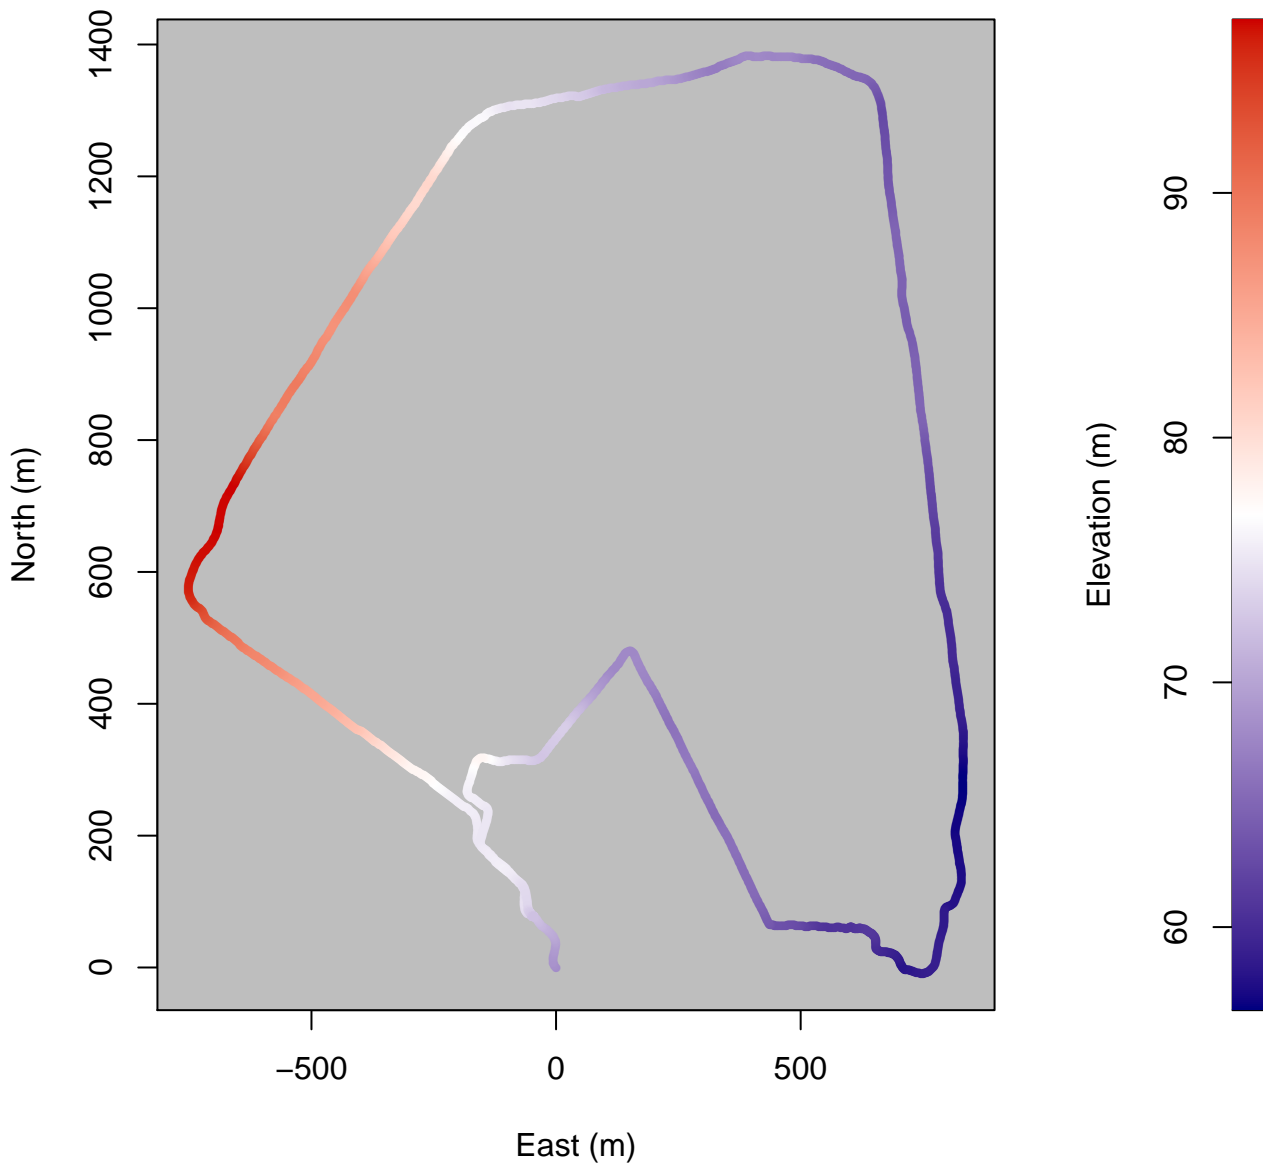

ICaMB route 2011-03-30

ICaMB route 2011-03-30

ICaMB route 2011-03-30

Performance statistics with time (min)

Performance statistics with distance (km)

Frequency histograms

Correlation: -0.3602

Correlation: 0.0484

Correlation: 0.24

Correlation: 0.2047