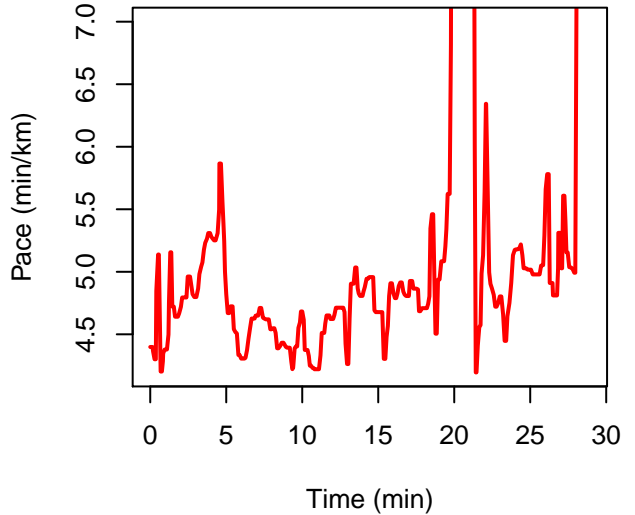

ICaMB route 2011-03-30

ICaMB route 2011-03-30

ICaMB route 2011-03-30

Performance statistics with time (min)

Performance statistics with distance (km)

Frequency histograms

Correlation: -0.3602

Correlation: 0.0484

Correlation: 0.24

Correlation: 0.2047