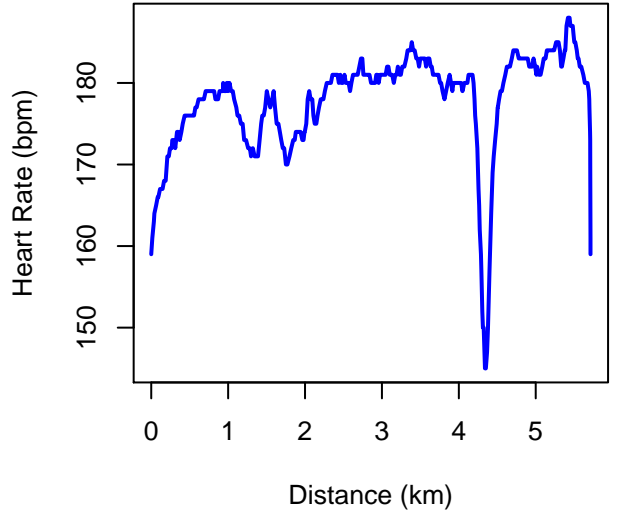

ICaMB route 2011-03-30

ICaMB route 2011-03-30

ICaMB route 2011-03-30

Performance statistics with time (min)

Performance statistics with distance (km)

Frequency histograms

Correlation: -0.3602

Correlation: 0.0484

Correlation: 0.24

Correlation: 0.2047