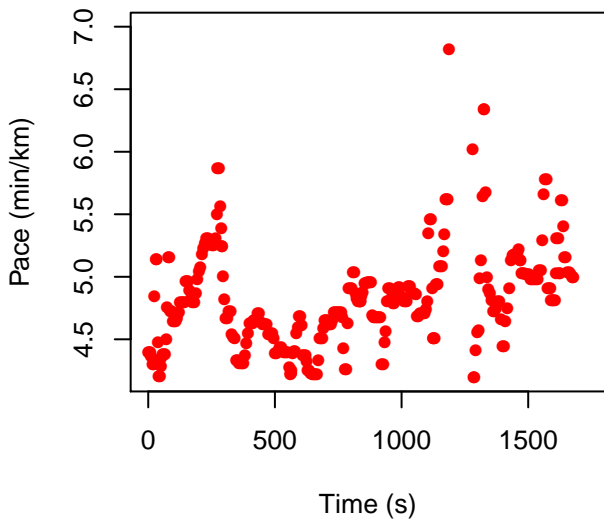

ICaMB route 2011-03-30

ICaMB route 2011-03-30

ICaMB route 2011-03-30

Performance statistics with time (min)

Performance statistics with distance (km)

Frequency histograms

Correlation: -0.3602

Correlation: 0.0484

Correlation: 0.24

Correlation: 0.2047