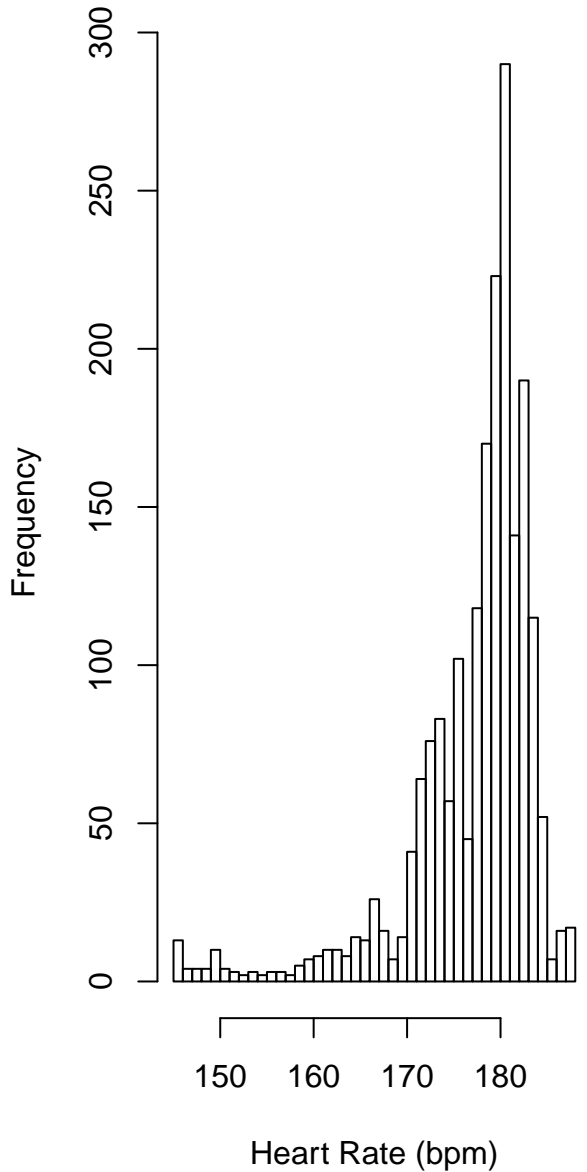

ICaMB route 2011-03-30

ICaMB route 2011-03-30

ICaMB route 2011-03-30

Performance statistics with time (min)

Performance statistics with distance (km)

Frequency histograms

Correlation: -0.3602

Correlation: 0.0484

Correlation: 0.24

Correlation: 0.2047