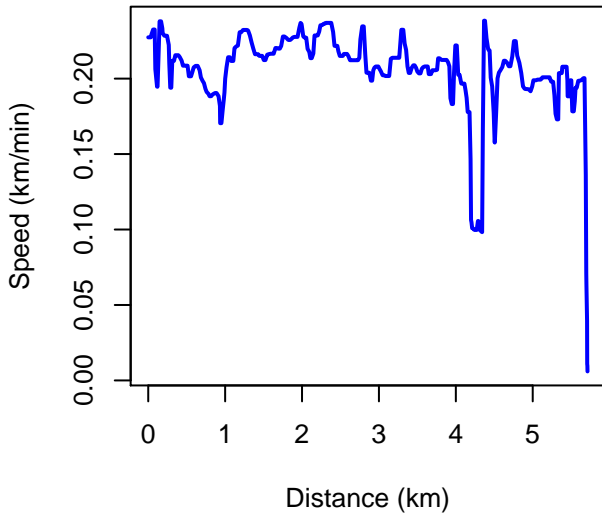

ICaMB route 2011-03-30

ICaMB route 2011-03-30

ICaMB route 2011-03-30

Performance statistics with time (min)

Performance statistics with distance (km)

Frequency histograms

Correlation: -0.3602

Correlation: 0.0484

Correlation: 0.24

Correlation: 0.2047