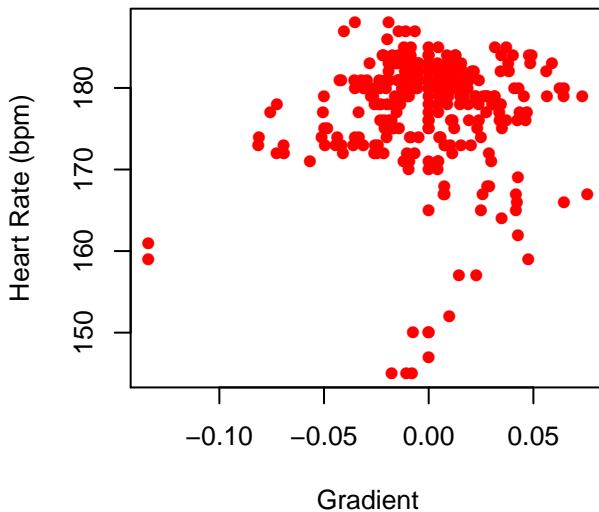

ICaMB route 2011-03-30

ICaMB route 2011-03-30

ICaMB route 2011-03-30

Performance statistics with time (min)

Performance statistics with distance (km)

Frequency histograms

Correlation: -0.3602

Correlation: 0.0484

Correlation: 0.24

Correlation: 0.2047