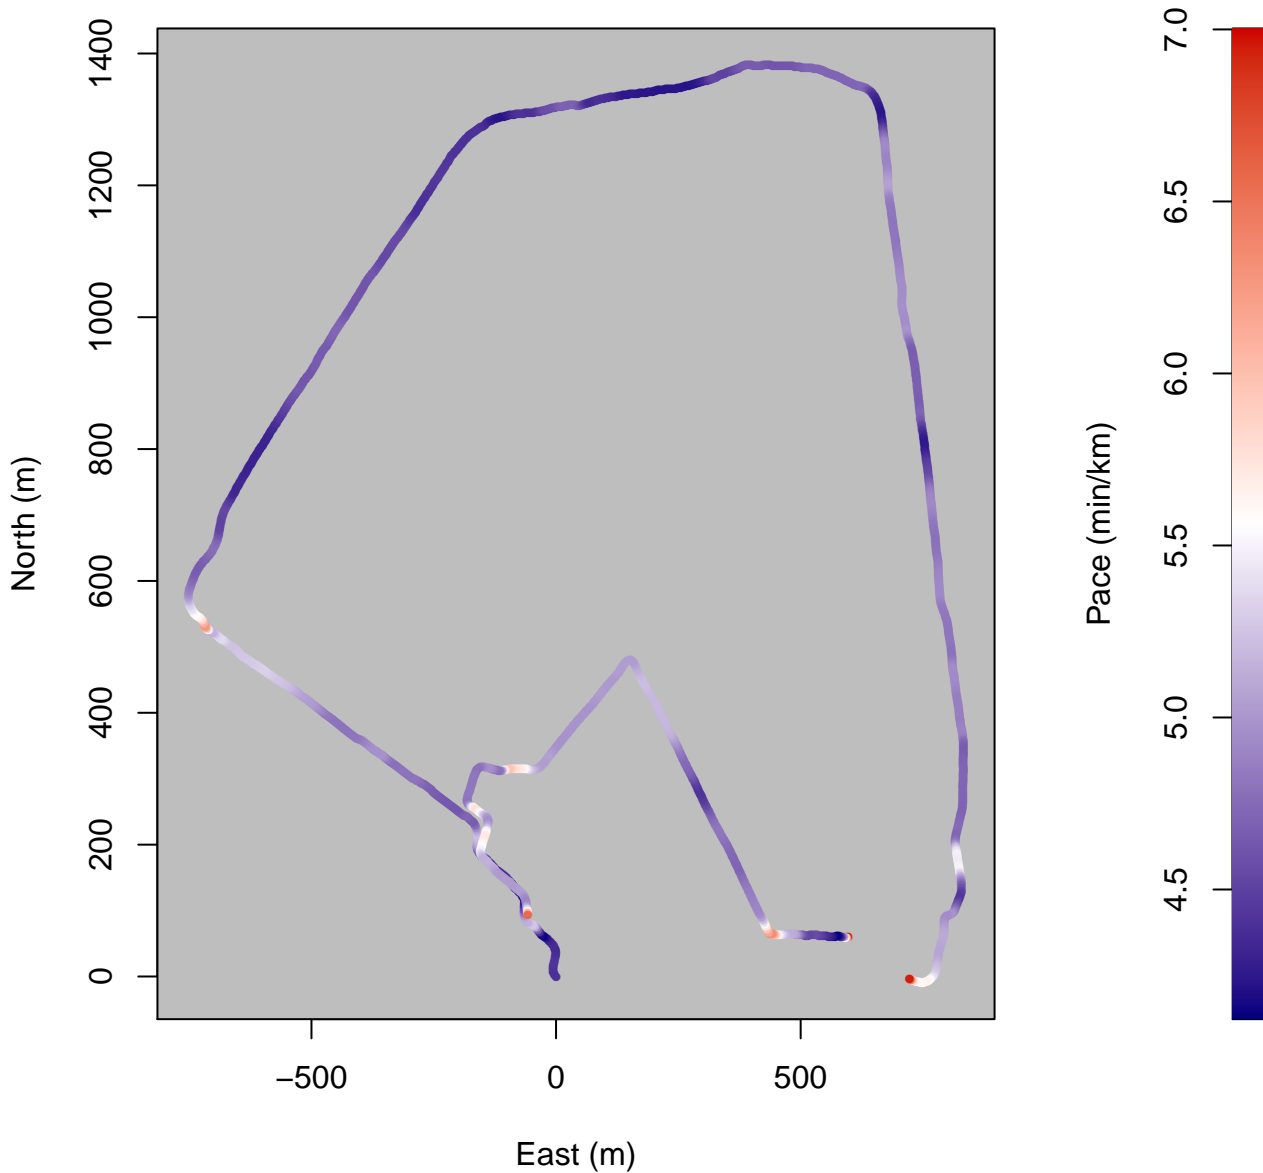

ICaMB route 2011-03-30

ICaMB route 2011-03-30

ICaMB route 2011-03-30

Performance statistics with time (min)

Performance statistics with distance (km)

Frequency histograms

Correlation: -0.3602

Correlation: 0.0484

Correlation: 0.24

Correlation: 0.2047