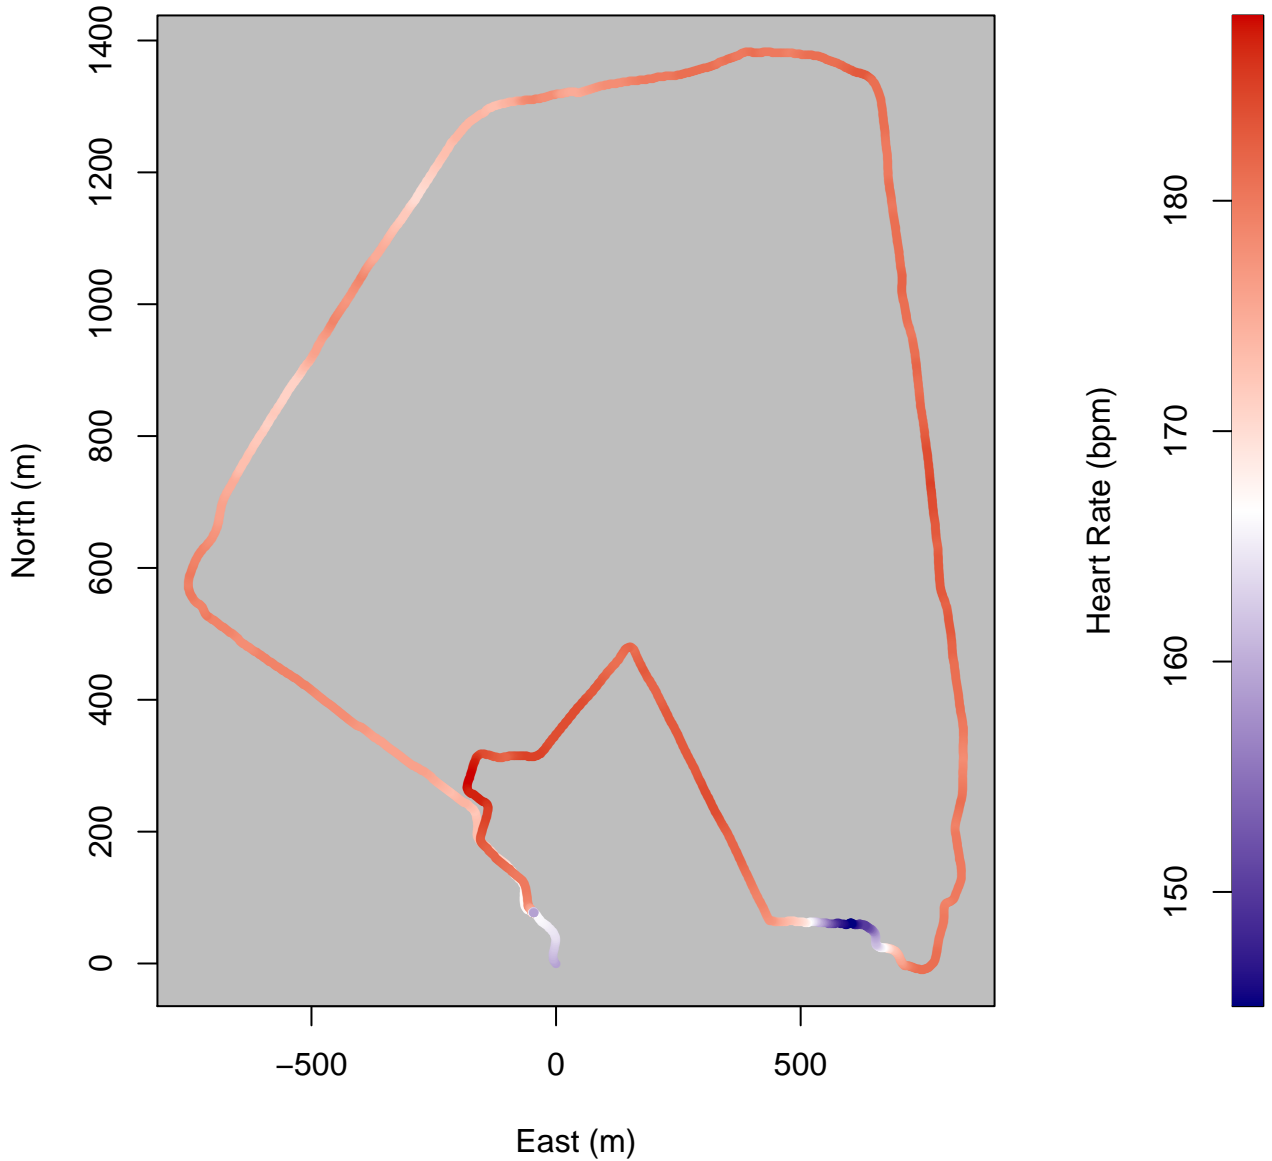

ICaMB route 2011-03-30

ICaMB route 2011-03-30

ICaMB route 2011-03-30

Performance statistics with time (min)

Performance statistics with distance (km)

Frequency histograms

Correlation: -0.3602

Correlation: 0.0484

Correlation: 0.24

Correlation: 0.2047