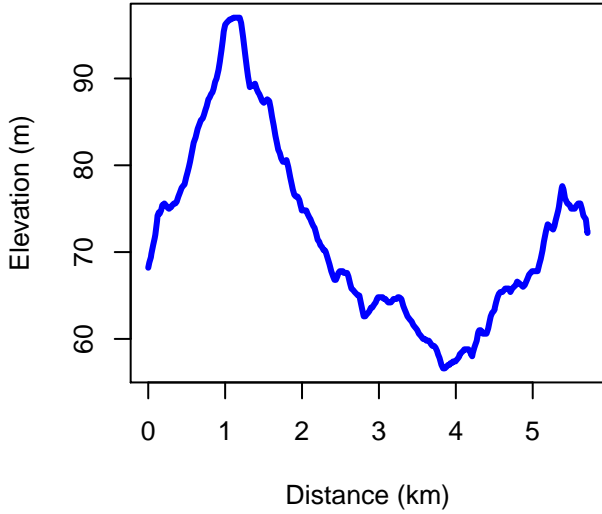

ICaMB route 2011-03-30

ICaMB route 2011-03-30

ICaMB route 2011-03-30

Performance statistics with time (min)

Performance statistics with distance (km)

Frequency histograms

Correlation: -0.3602

Correlation: 0.0484

Correlation: 0.24

Correlation: 0.2047