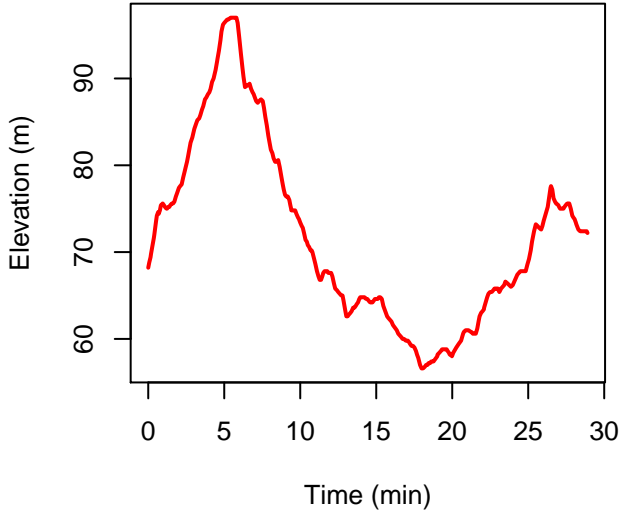

ICaMB route 2011-03-30

ICaMB route 2011-03-30

ICaMB route 2011-03-30

Performance statistics with time (min)

Performance statistics with distance (km)

Frequency histograms

Correlation: -0.3602

Correlation: 0.0484

Correlation: 0.24

Correlation: 0.2047