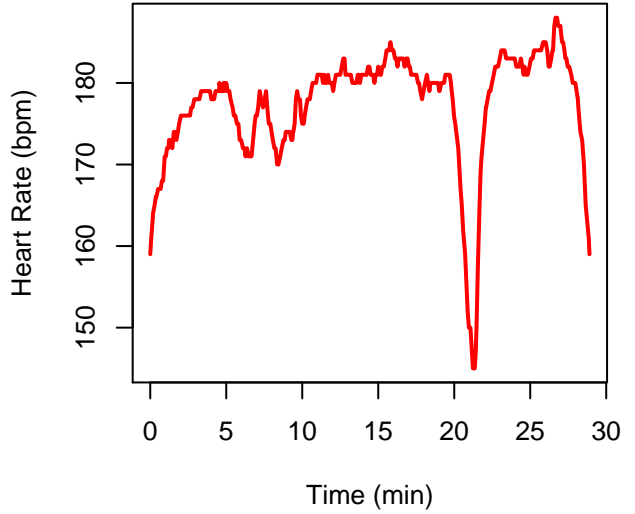

ICaMB route 2011-03-30

ICaMB route 2011-03-30

ICaMB route 2011-03-30

Performance statistics with time (min)

Performance statistics with distance (km)

Frequency histograms

Correlation: -0.3602

Correlation: 0.0484

Correlation: 0.24

Correlation: 0.2047