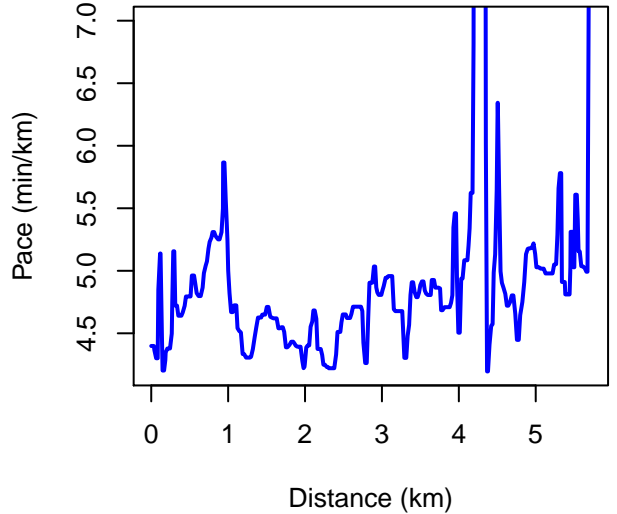

ICaMB route 2011-03-30

ICaMB route 2011-03-30

ICaMB route 2011-03-30

Performance statistics with time (min)

Performance statistics with distance (km)

Frequency histograms

Correlation: -0.3602

Correlation: 0.0484

Correlation: 0.24

Correlation: 0.2047