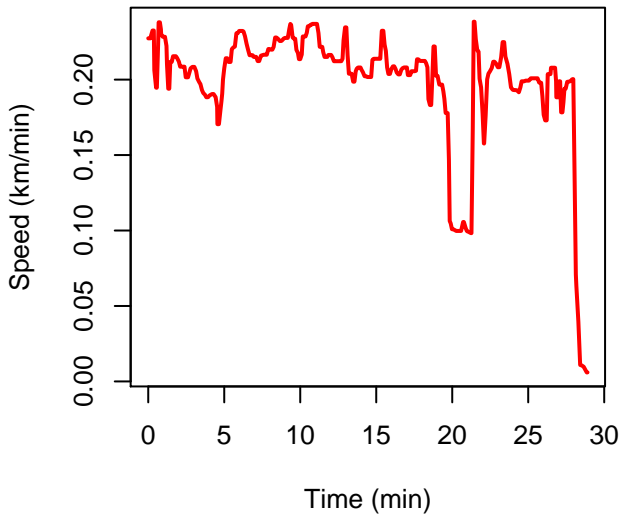

ICaMB route 2011-03-30

ICaMB route 2011-03-30

ICaMB route 2011-03-30

Performance statistics with time (min)

Performance statistics with distance (km)

Frequency histograms

Correlation: -0.3602

Correlation: 0.0484

Correlation: 0.24

Correlation: 0.2047